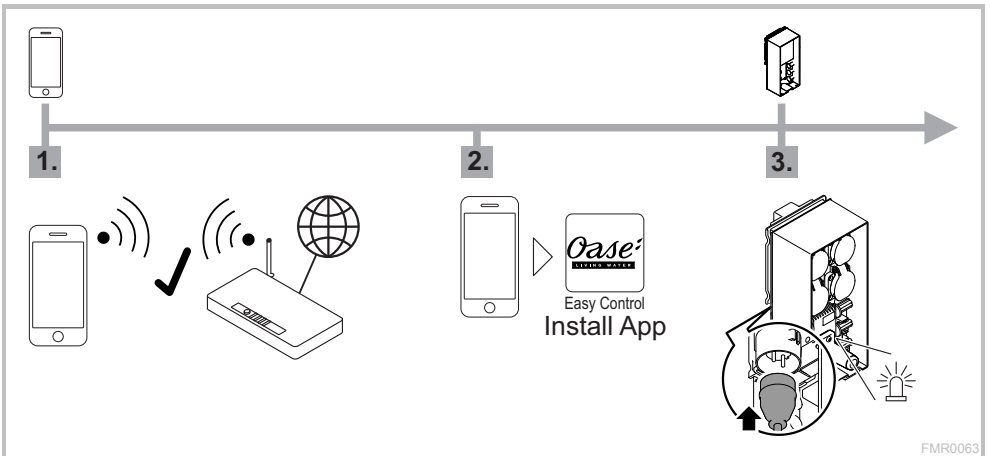

Quick Start InScenio FM-Master EGC

A1 – WIFI connection: via WPS

FMR0060

A2 – WIFI connection: manually

4.

WIFI settings
SSID = ①
Password = ②

SN:1234567898765432
FM-Master Version: V2.0
Default Firmware: V02.01
SSID: Oase FM-Master xxxxxx ①
Password: oase1234 ②

5.

6.

Set

Device password

7.

Router/Cloud

WPS → A1 / 2b.

MANUAL CONNECTION →