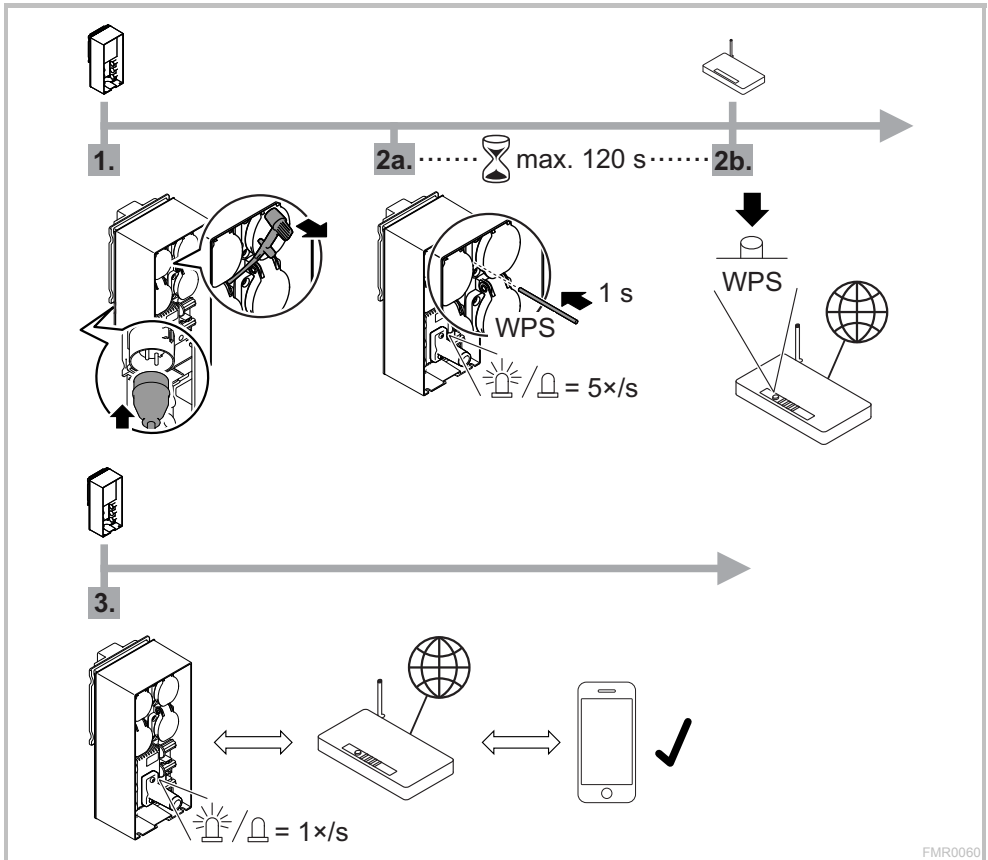

Quick Start InScenio FM-Master EGC

A1 – WIFI connection: via WPS

FMR0060

A2 – WIFI connection: manually

4.

WIFI settings
SSID = ①
Password = ②

SN:1234567898765432
FM-Master Version: V2.0
Default Firmware: V02.01
SSID: Oase FM-Master xxxxxx ①
Password: oase1234 ②

5.

6.

Set

Device password

7.

Router/Cloud

WPS → A1 / 2b.

MANUAL CONNECTION →