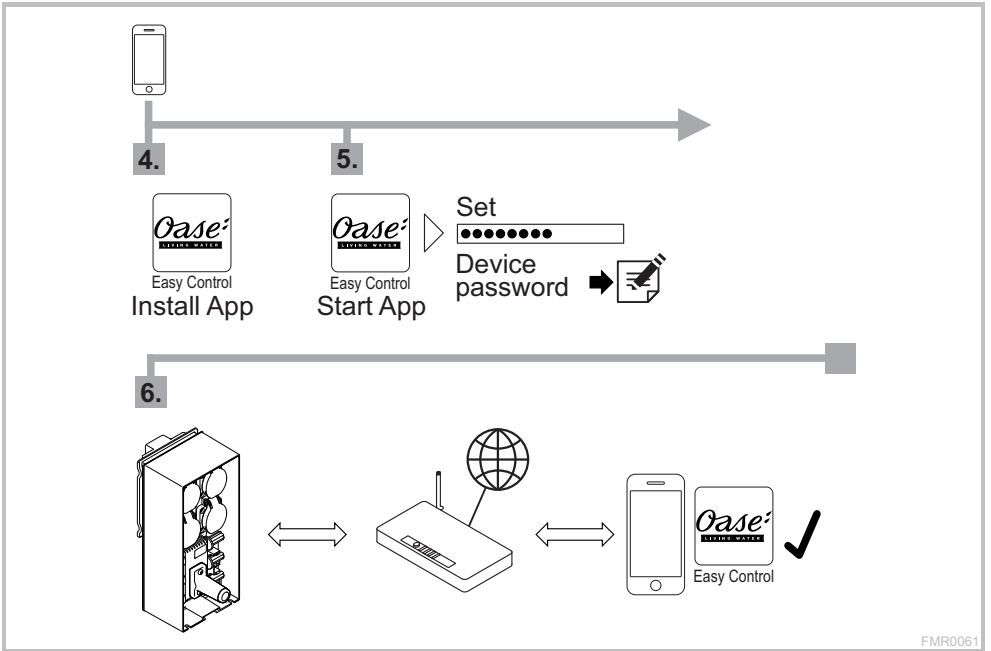

Quick Start InScenio FM-Master EGC

A1 – WIFI connection: via WPS

FMR0060

A2 – WIFI connection: manually

4.

WIFI settings
SSID = ①
Password = ②

SN:1234567898765432
FM-Master Version: V2.0
Default Firmware: V02.01
SSID: Oase FM-Master xxxxxx ①
Password: oase1234 ②

5.

6.

Set

Device password

7.

Router/Cloud

WPS → A1 / 2b.

MANUAL CONNECTION →

SSID
Password

8.

= 1x/s

B – InScenio FM-Master EGC Cloud: Cloud connection